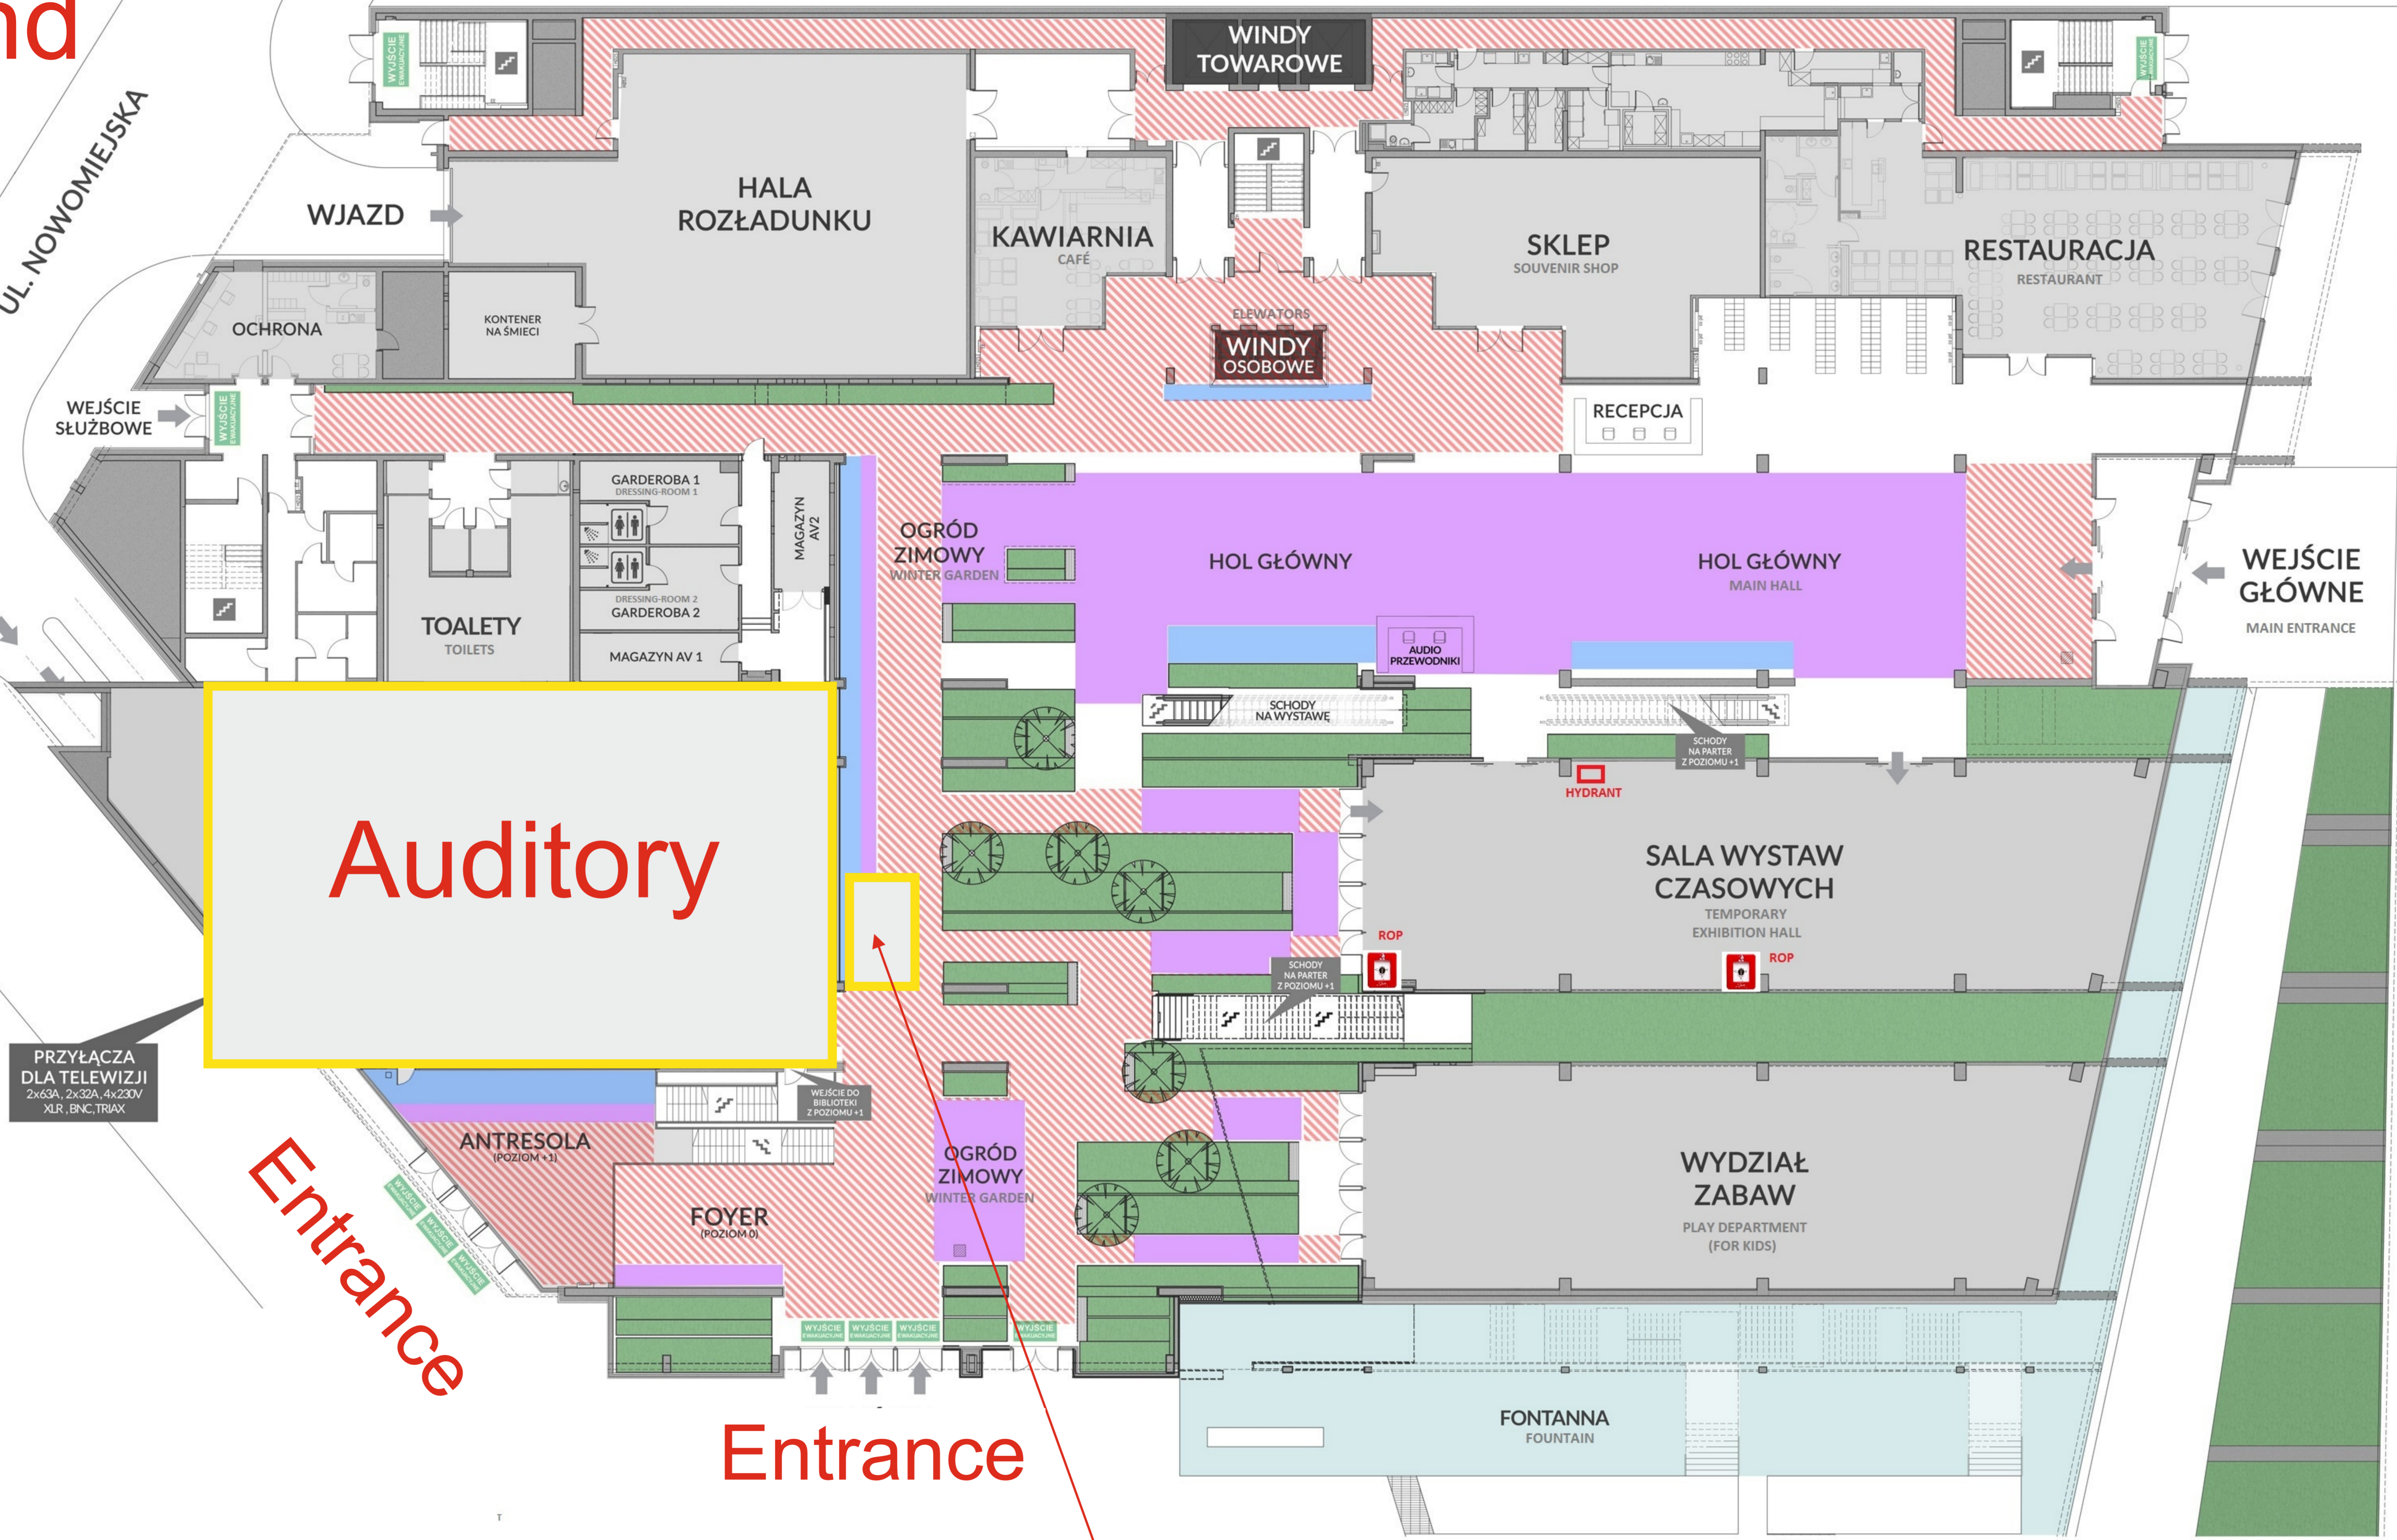

Ground floor

UL. NOWOMIEJSKA

Auditory

Entrance

Entrance

Registration point

Plac Solidarności
Tram station